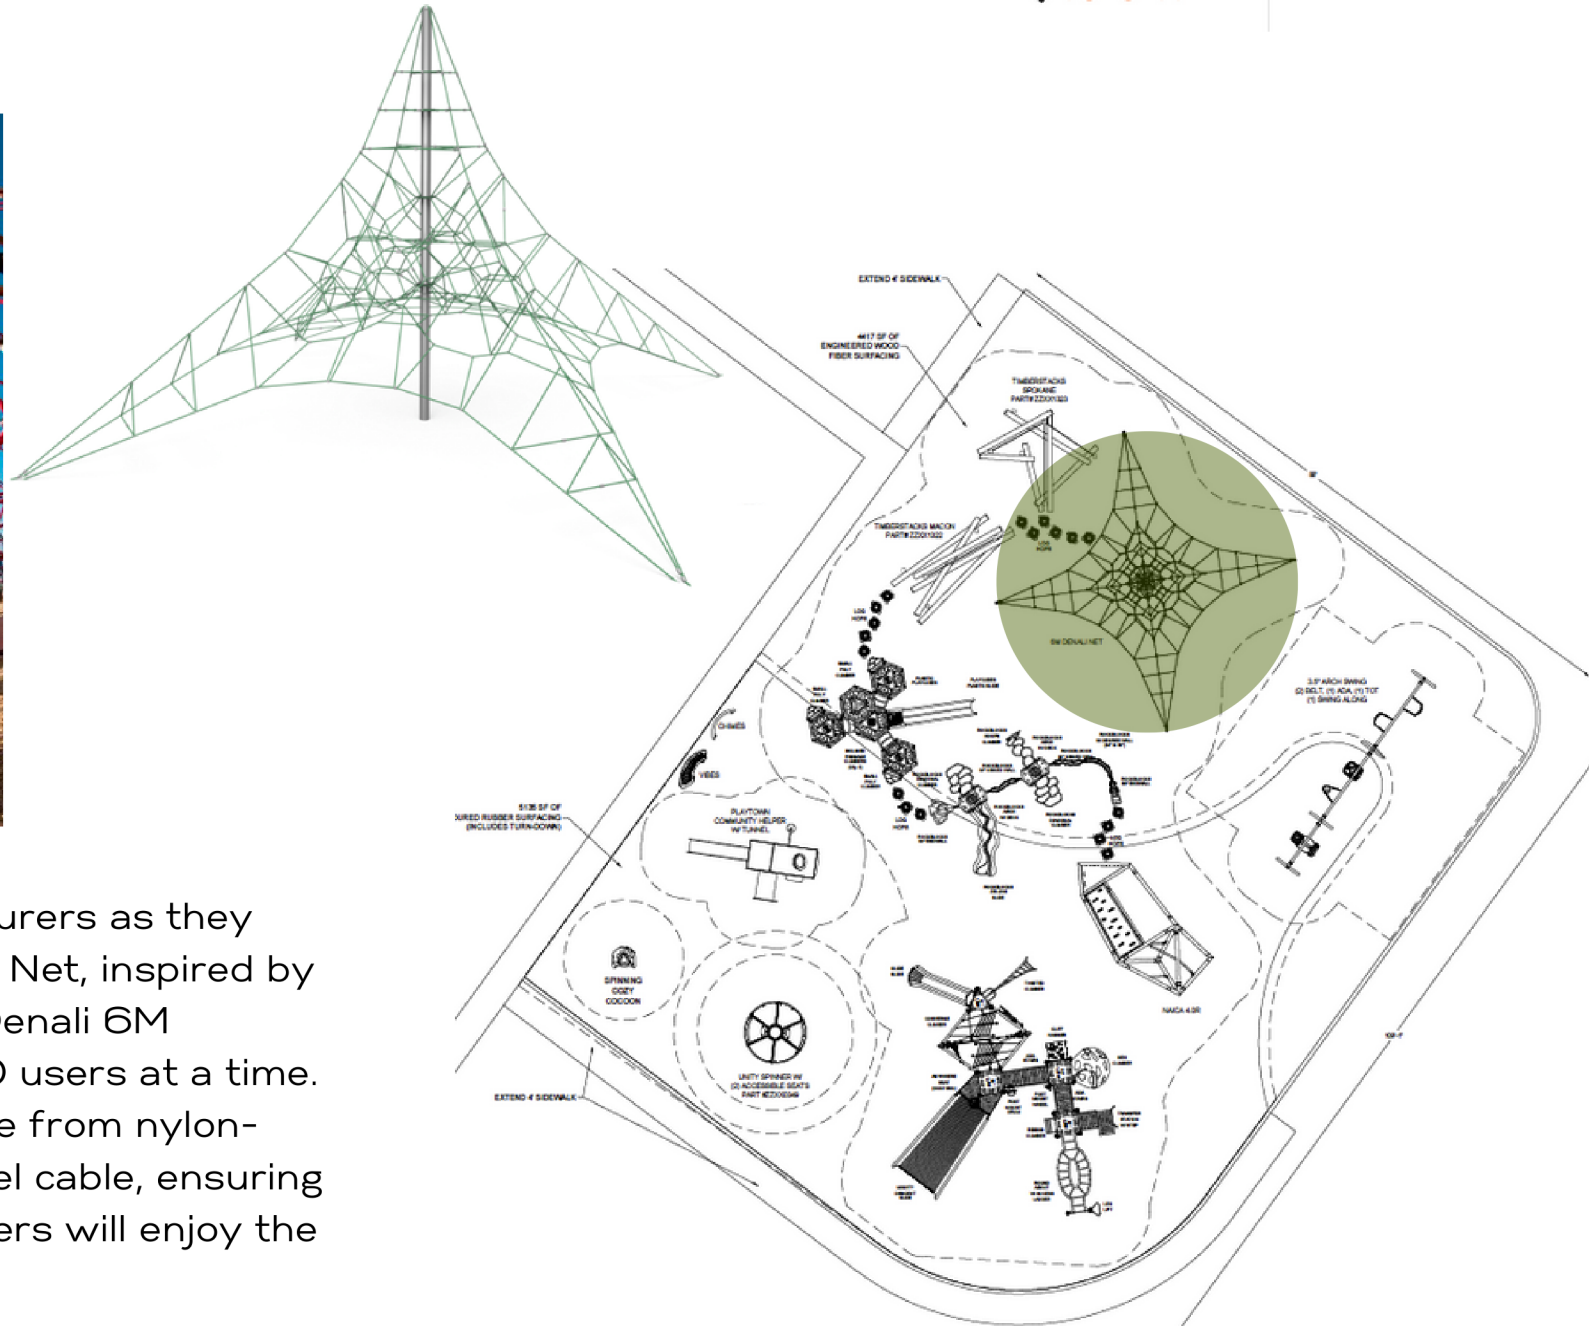

ROCK CLIMBING WALL \$30,000

90° curved wall slopes from 7' (2,13m) to 5' (1,52m) high

NAICA CLIMBER \$30,000

BRAND NEW playground equipment!
Naica (pronounced Nī-Ka) combines triangular climbing nets to encourage skill development through daring exploration. A climbing net sits beside a series of hand and footholds on this sloped climber, motivating kids to forge their own path across Naica's geometric terrain.

SWINGSET \$25,000

Arch swingset includes:

- 2 regular swings
- 1 early childhood swing (ages 2-5)
- Swing Along (seat for one child under 5 and one for a sibling, parent or caregiver)
- Accessible swing

DENALI 6M NET \$25,000

Size

Capacity

Kids will feel like adventurers as they scale the colossal Denali Net, inspired by the Alaskan mountain. Denali 6M accommodates up to 20 users at a time. Every Denali Net is made from nylon-wrapped galvanized steel cable, ensuring that aspiring mountaineers will enjoy the climb for years to come!

UNITY SPINNER W/ 2 ACCESSIBLE SEATS \$15,000

Inclusive whirl with angled sides derive unique sensation and physically active experience – climb, spin, stand, sit, lay, or balance. With 2 recessed, outward-facing inclusive seats at transfer height with an inward pitch to support children with poor trunk control or without recessed seating. Accommodates many children at once – encouraging cooperation and socialization.