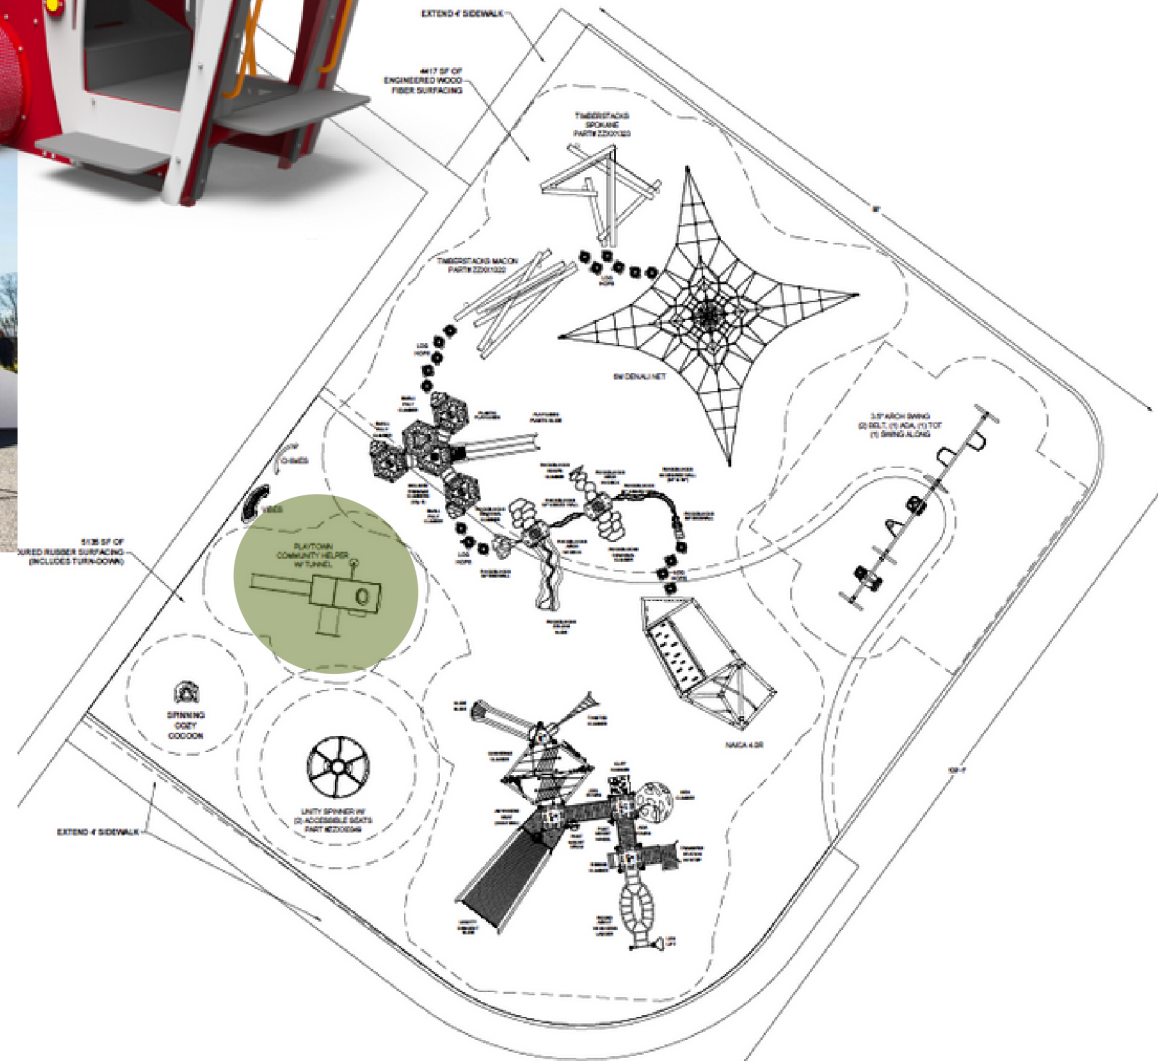

SWINGSET \$25,000

Arch swingset includes:

- 2 regular swings
- 1 early childhood swing (ages 2-5)
- Swing Along (seat for one child under 5 and one for a sibling, parent or caregiver)
- Accessible swing

DENALI 6M NET \$25,000

Size

Capacity

Kids will feel like adventurers as they scale the colossal Denali Net, inspired by the Alaskan mountain. Denali 6M accommodates up to 20 users at a time. Every Denali Net is made from nylon-wrapped galvanized steel cable, ensuring that aspiring mountaineers will enjoy the climb for years to come!

COMMUNITY HELPERS HOUSE \$20,000

This playhouse acts as a community command center, featuring sensory elements such as a walkie talkie, a canine companion, a multi-colored skylight, and an escape slide for a fun getaway! There is also a crawl tunnel attached for another engaging way to enter the play house.

UNITY SPINNER W/ 2 ACCESSIBLE SEATS \$15,000

Inclusive whirl with angled sides derive unique sensation and physically active experience – climb, spin, stand, sit, lay, or balance. With 2 recessed, outward-facing inclusive seats at transfer height with an inward pitch to support children with poor trunk control or without recessed seating. Accommodates many children at once – encouraging cooperation and socialization.