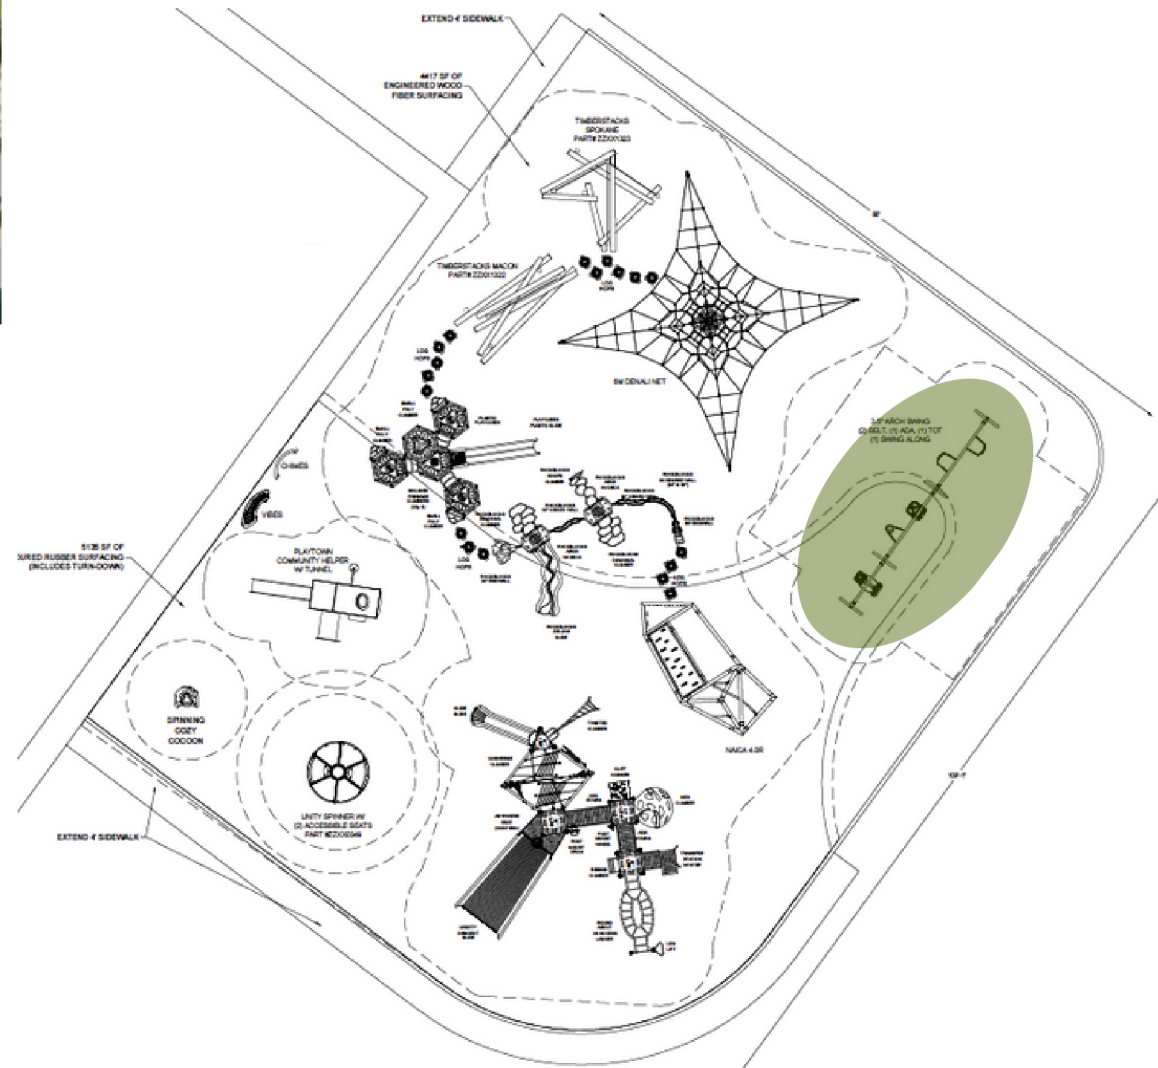

PLAYGROUND STRUCTURE

\$80,000

Kids will feel like adventurers as they scale the colossal Denali Net, inspired by the Alaskan mountain. Denali 6M accommodates up to 20 users at a time. Every Denali Net is made from nylon-wrapped galvanized steel cable, ensuring that aspiring mountaineers will enjoy the climb for years to come!

ROCK CLIMBING WALL \$30,000

90° curved wall slopes from 7' (2,13m) to 5' (1,52m) high

NAICA CLIMBER \$30,000

BRAND NEW playground equipment!
Naica (pronounced Nī-Ka) combines triangular climbing nets to encourage skill development through daring exploration. A climbing net sits beside a series of hand and footholds on this sloped climber, motivating kids to forge their own path across Naica's geometric terrain.

SWINGSET \$25,000

Arch swingset includes:

- 2 regular swings
- 1 early childhood swing (ages 2-5)
- Swing Along (seat for one child under 5 and one for a sibling, parent or caregiver)
- Accessible swing

DENALI 6M NET \$25,000

Size

Capacity

Kids will feel like adventurers as they scale the colossal Denali Net, inspired by the Alaskan mountain. Denali 6M accommodates up to 20 users at a time. Every Denali Net is made from nylon-wrapped galvanized steel cable, ensuring that aspiring mountaineers will enjoy the climb for years to come!