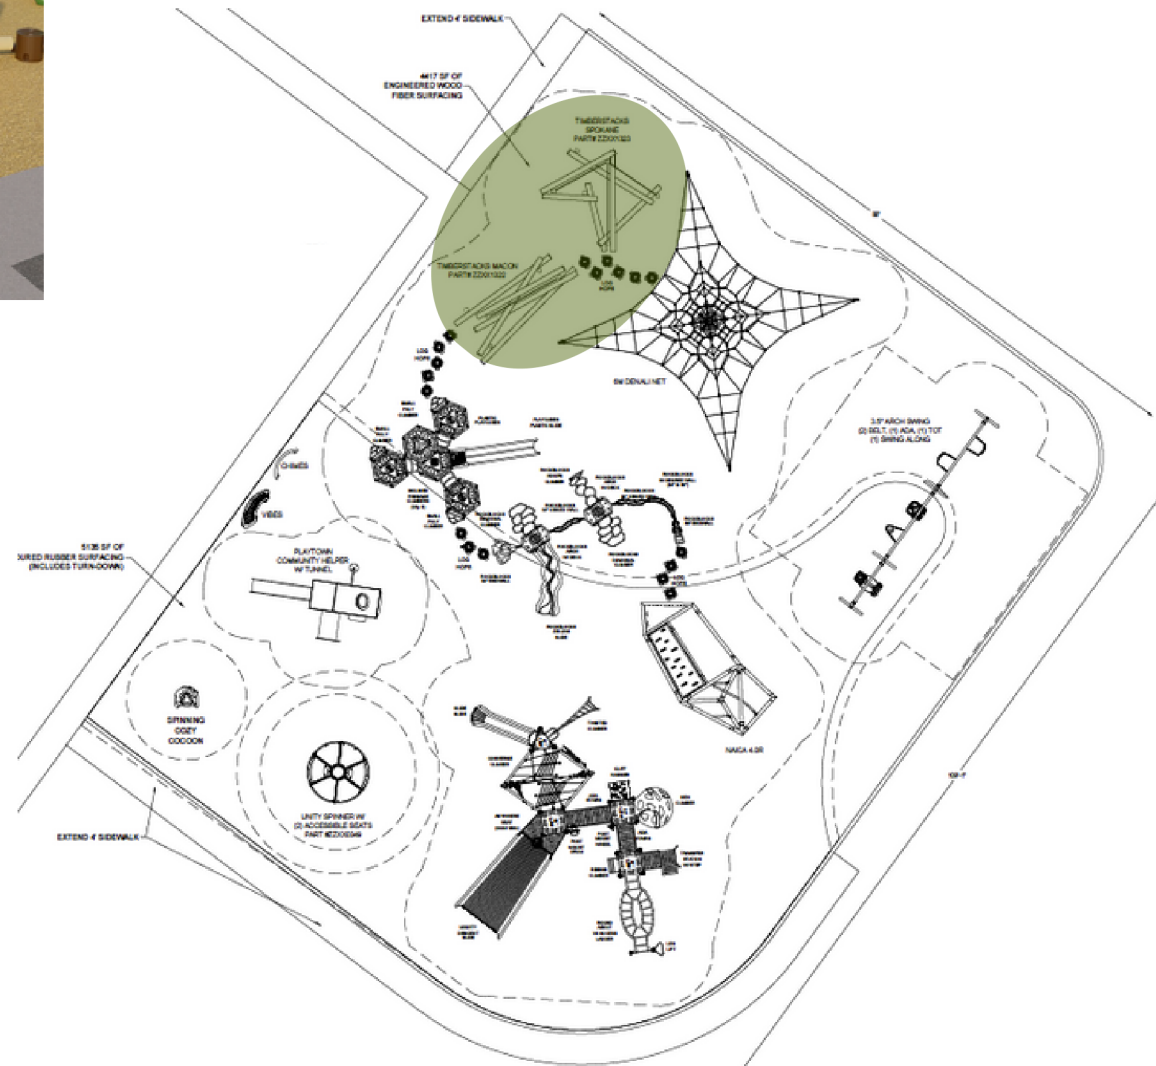

Features & Benefits:

- Open-ended design to inspire creative, unstructured play
- Activities that challenge motor planning and improve coordination
- Areas to encourage social interaction and development
- Accessible entrances/exits at ground level
- Structures will accommodate many children at once
- Black locust wood is durable, decay-resistant, and environmentally-friendly