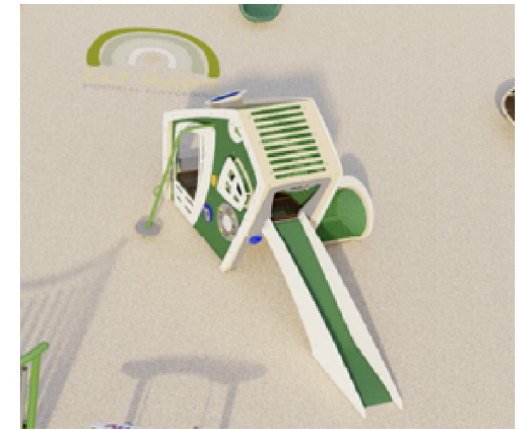

COMMUNITY HELPERS HOUSE $20,000

This playhouse acts as a community command center, featuring sensory elements such as a walkie talkie, a canine companion, a multi-colored skylight, and an escape slide for a fun getaway! There is also a crawl tunnel attached for another engaging way to enter the play house.