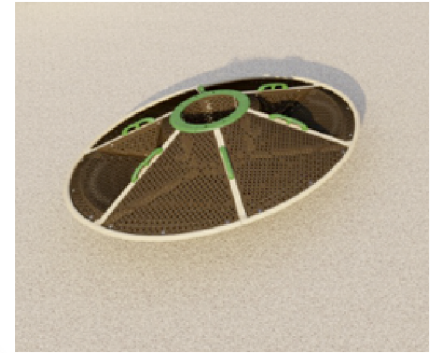

ROCK CLIMBING WALL \$30,000

90° curved wall slopes from 7' (2,13m) to 5' (1,52m) high

NAICA CLIMBER \$30,000

BRAND NEW playground equipment!
Naica (pronounced Nī-Ka) combines triangular climbing nets to encourage skill development through daring exploration. A climbing net sits beside a series of hand and footholds on this sloped climber, motivating kids to forge their own path across Naica's geometric terrain.

DENALI 6M NET \$25,000

Size

Capacity

Kids will feel like adventurers as they scale the colossal Denali Net, inspired by the Alaskan mountain. Denali 6M accommodates up to 20 users at a time. Every Denali Net is made from nylon-wrapped galvanized steel cable, ensuring that aspiring mountaineers will enjoy the climb for years to come!

UNITY SPINNER W/ 2 ACCESSIBLE SEATS \$15,000

Inclusive whirl with angled sides derive unique sensation and physically active experience – climb, spin, stand, sit, lay, or balance. With 2 recessed, outward-facing inclusive seats at transfer height with an inward pitch to support children with poor trunk control or without recessed seating. Accommodates many children at once – encouraging cooperation and socialization.