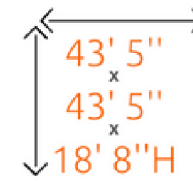

DENALI 6M NET \$25,000

Size

Capacity

Kids will feel like adventurers as they scale the colossal Denali Net, inspired by the Alaskan mountain. Denali 6M accommodates up to 20 users at a time. Every Denali Net is made from nylon-wrapped galvanized steel cable, ensuring that aspiring mountaineers will enjoy the climb for years to come!