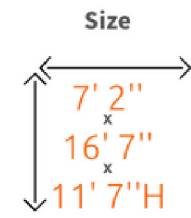

MIGHTY DESCENT SLIDE

$10,000

Mighty Descent is a daring new play experience from Playworld. Multiple children can enjoy sliding together on this 8-foot, extra-wide slide.