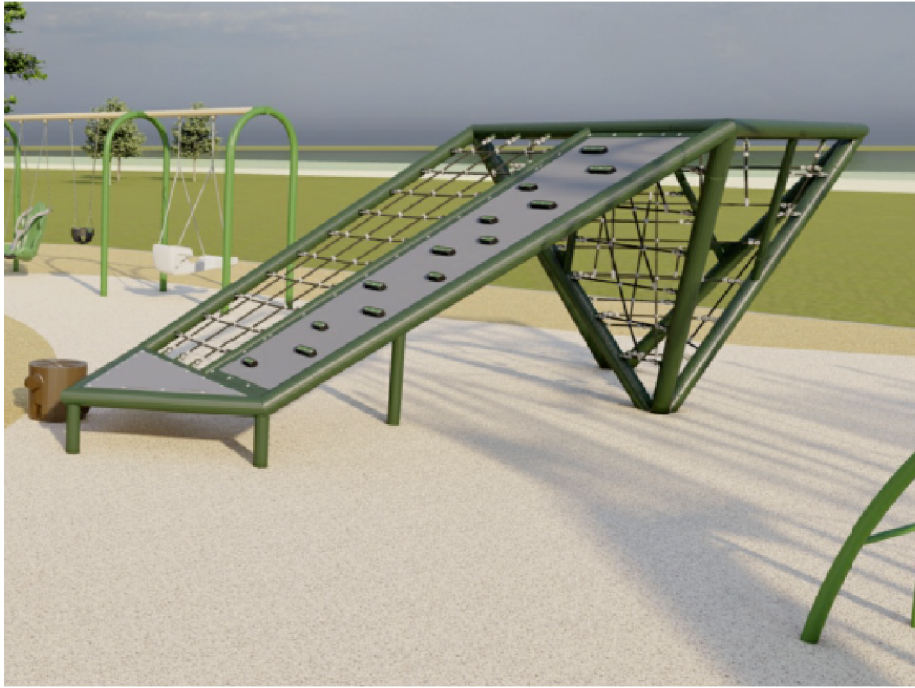

PLAYGROUND STRUCTURE

\$80,000

Kids will feel like adventurers as they scale the colossal Denali Net, inspired by the Alaskan mountain. Denali 6M accommodates up to 20 users at a time. Every Denali Net is made from nylon-wrapped galvanized steel cable, ensuring that aspiring mountaineers will enjoy the climb for years to come!

- Open-ended design to inspire creative, unstructured play
- Activities that challenge motor planning and improve coordination
- Areas to encourage social interaction and development
- Accessible entrances/exits at ground level
- Structures will accommodate many children at once
- Black locust wood is durable, decay-resistant, and environmentally-friendly

ROCK CLIMBING WALL \$30,000

90° curved wall slopes from 7' (2,13m) to 5' (1,52m) high

NAICA CLIMBER \$30,000

BRAND NEW playground equipment!
Naica (pronounced Nī-Ka) combines triangular climbing nets to encourage skill development through daring exploration. A climbing net sits beside a series of hand and footholds on this sloped climber, motivating kids to forge their own path across Naica's geometric terrain.

UNITY SPINNER W/ 2 ACCESSIBLE SEATS \$15,000

Inclusive whirl with angled sides derive unique sensation and physically active experience – climb, spin, stand, sit, lay, or balance. With 2 recessed, outward-facing inclusive seats at transfer height with an inward pitch to support children with poor trunk control or without recessed seating. Accommodates many children at once – encouraging cooperation and socialization.