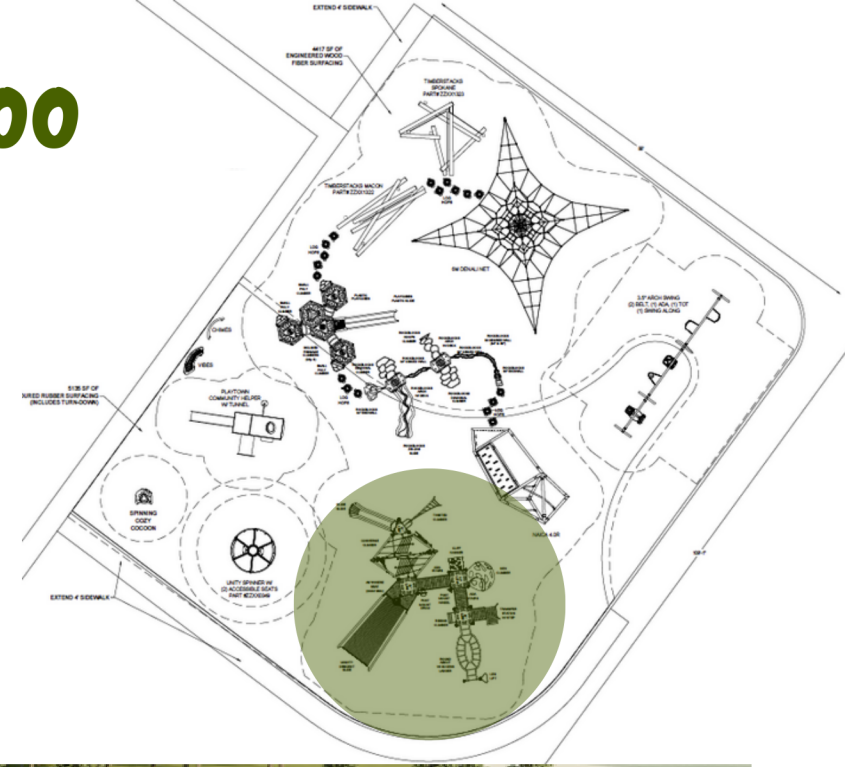

PLAYGROUND STRUCTURE

\$80,000

Kids will feel like adventurers as they scale the colossal Denali Net, inspired by the Alaskan mountain. Denali 6M accommodates up to 20 users at a time. Every Denali Net is made from nylon-wrapped galvanized steel cable, ensuring that aspiring mountaineers will enjoy the climb for years to come!

ROCK CLIMBING WALL \$30,000

90° curved wall slopes from 7' (2,13m) to 5' (1,52m) high

NAICA CLIMBER \$30,000

BRAND NEW playground equipment!
Naica (pronounced Nī-Ka) combines triangular climbing nets to encourage skill development through daring exploration. A climbing net sits beside a series of hand and footholds on this sloped climber, motivating kids to forge their own path across Naica's geometric terrain.

SWINGSET \$25,000

Arch swingset includes:

- 2 regular swings
- 1 early childhood swing (ages 2-5)
- Swing Along (seat for one child under 5 and one for a sibling, parent or caregiver)
- Accessible swing

DENALI 6M NET \$25,000

Size

Capacity

Kids will feel like adventurers as they scale the colossal Denali Net, inspired by the Alaskan mountain. Denali 6M accommodates up to 20 users at a time. Every Denali Net is made from nylon-wrapped galvanized steel cable, ensuring that aspiring mountaineers will enjoy the climb for years to come!