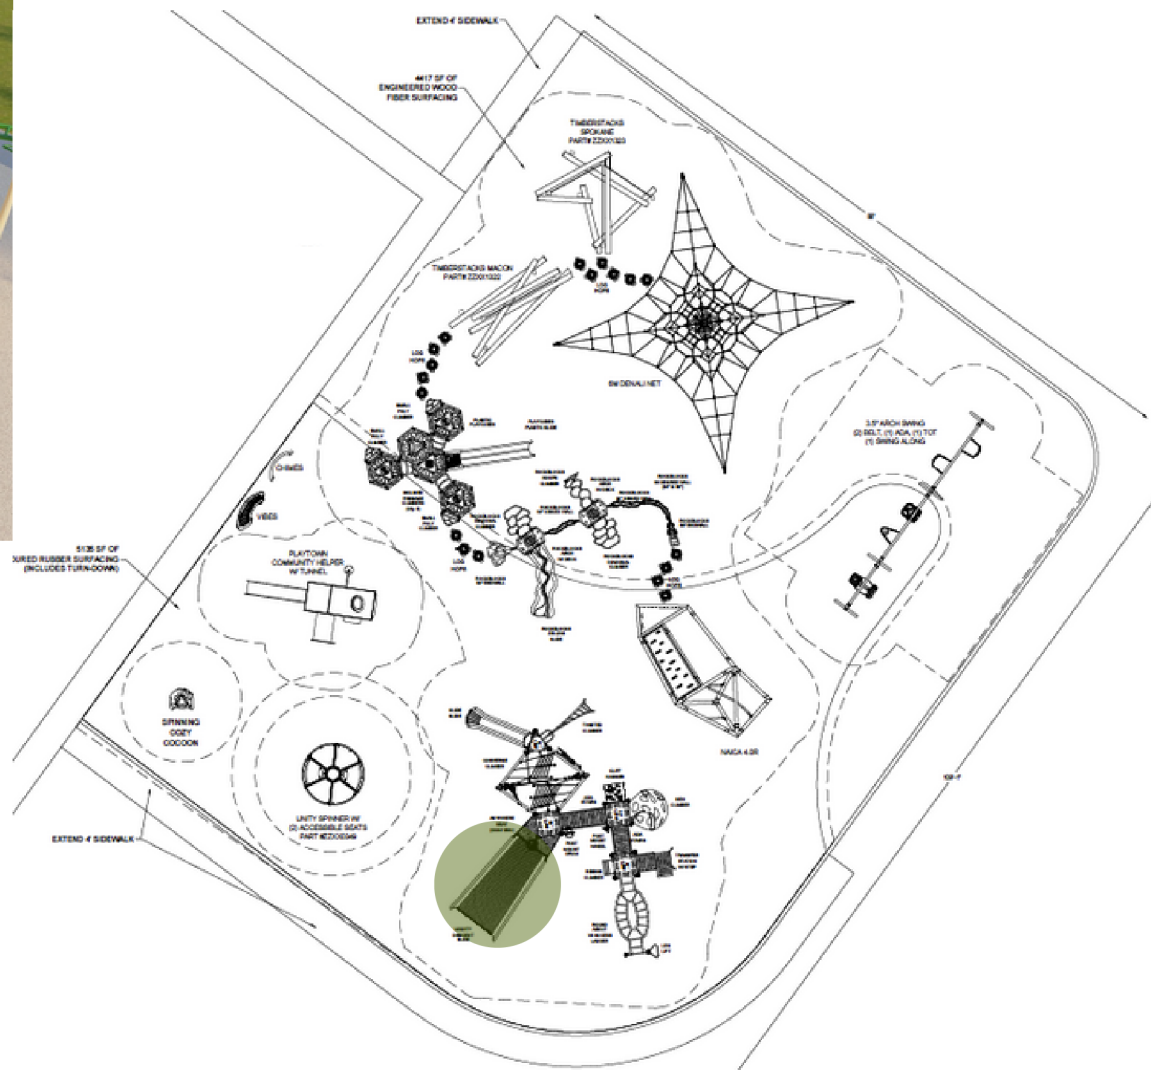

PLAYGROUND STRUCTURE

\$80,000

Kids will feel like adventurers as they scale the colossal Denali Net, inspired by the Alaskan mountain. Denali 6M accommodates up to 20 users at a time. Every Denali Net is made from nylon-wrapped galvanized steel cable, ensuring that aspiring mountaineers will enjoy the climb for years to come!

UNITY SPINNER W/ 2 ACCESSIBLE SEATS \$15,000

Inclusive whirl with angled sides derive unique sensation and physically active experience – climb, spin, stand, sit, lay, or balance. With 2 recessed, outward-facing inclusive seats at transfer height with an inward pitch to support children with poor trunk control or without recessed seating. Accommodates many children at once – encouraging cooperation and socialization.

CONCERTO MUSICAL INSTRUMENTS

\$12,000

Concerto is a line of outdoor musical equipment that lets kids of all abilities experience the joy and benefits of creating music. Each instrument is designed to be played from multiple angles and heights that are comfortably accessible to all kids, including those who use mobility devices. Concerto musical instruments are an easy way to bring inclusive play to any playground.

When struck with the attached rubber mallets, the Vibes and Chimes play sustained notes that engage kids' senses with vibrations they can hear and feel.

MIGHTY DESCENT SLIDE

\$10,000

Mighty Descent is a daring new play experience from Playworld. Multiple children can enjoy sliding together on this 8-foot, extra-wide slide.